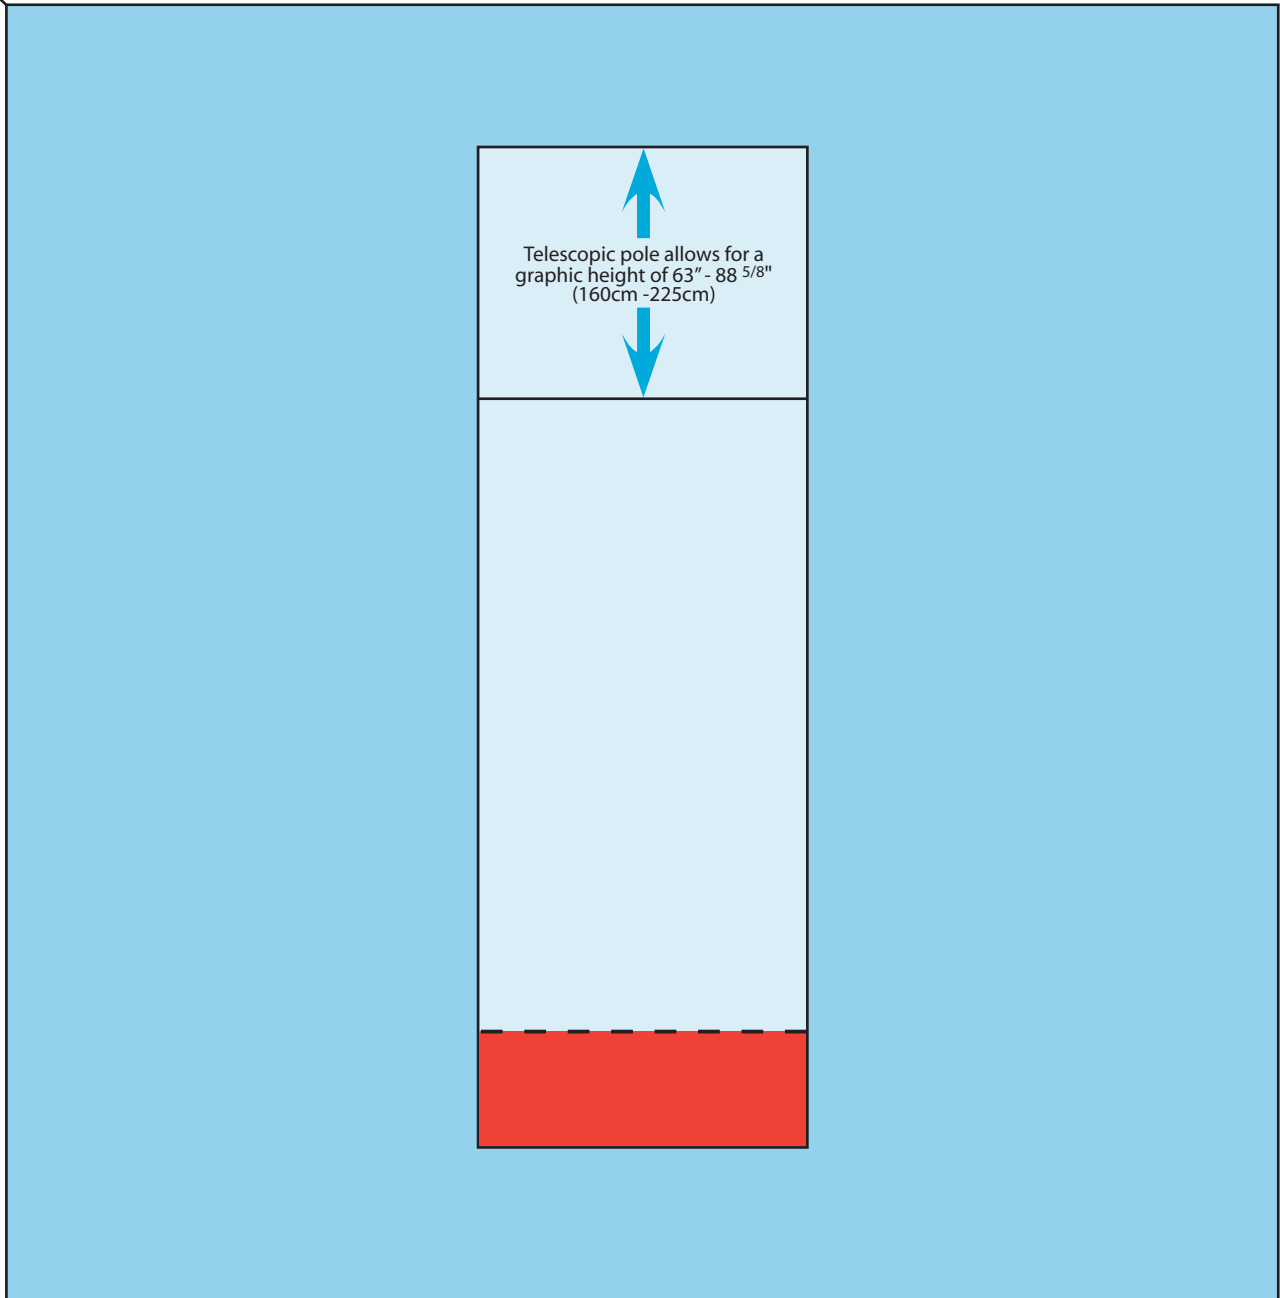

Expand MediaScreen 4 Size Chart

Width

33 7/16 "
(85 cm)

Visible
Area

Non-Visible
Graphic Bleed
+6"
(+15 cm)