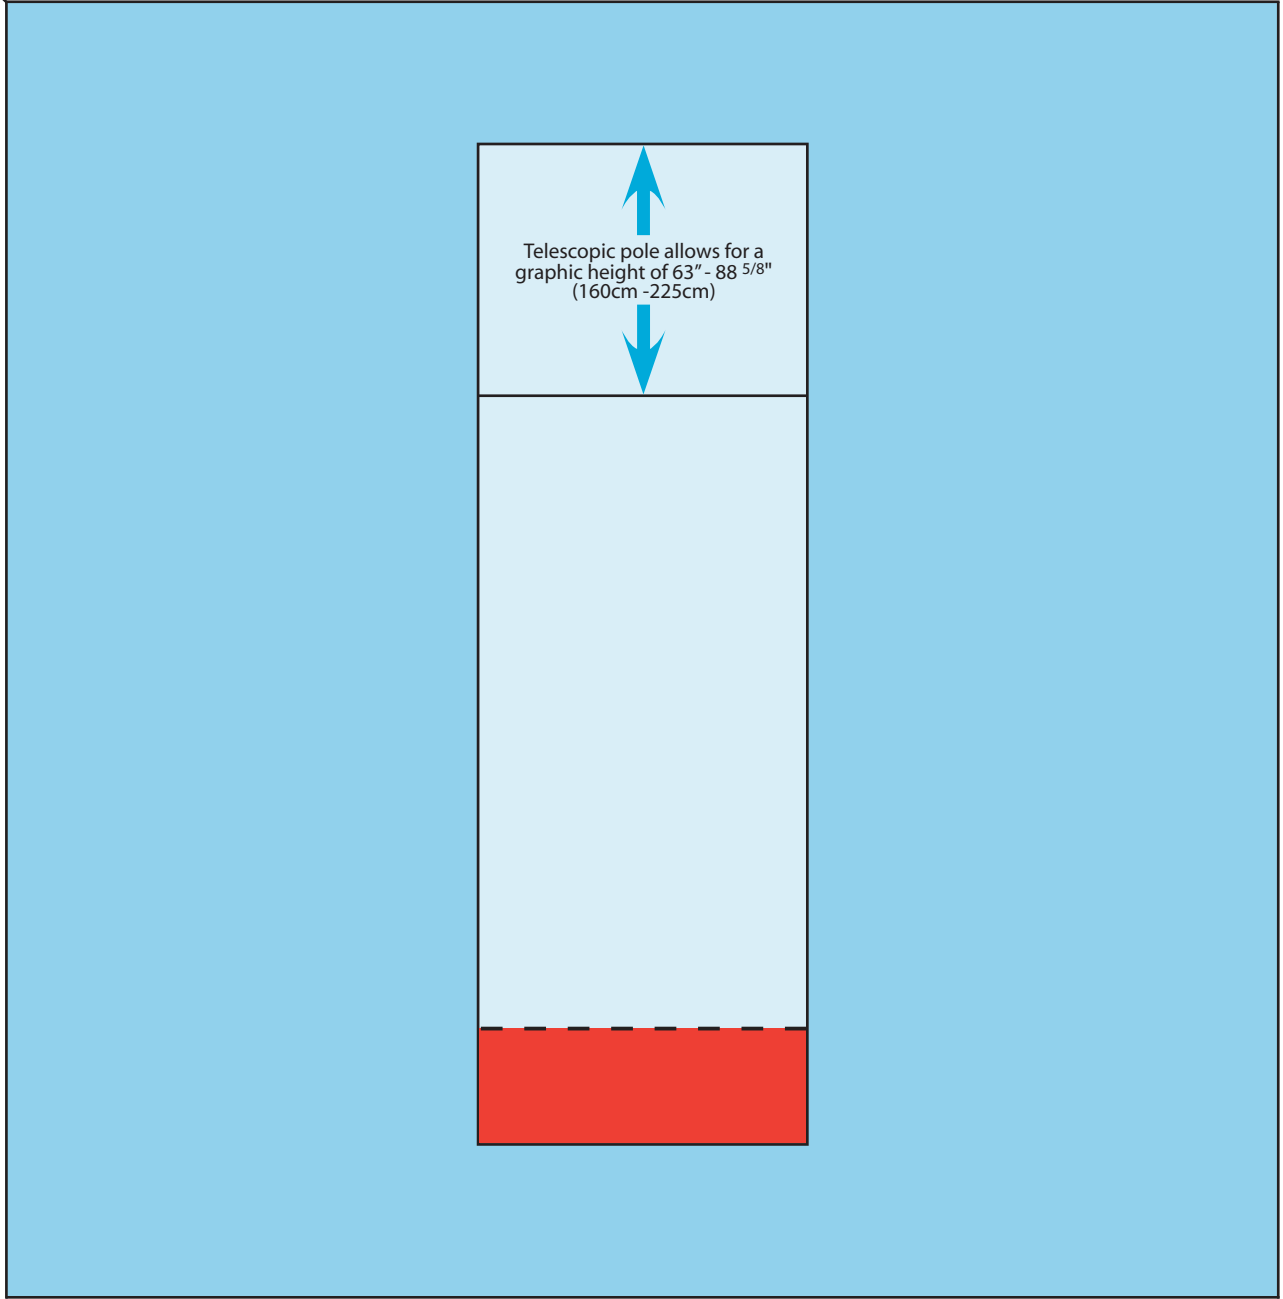

Expand M2 Size Chart

Width

33 7/16 "
(85 cm)

Telescopic pole allows for a
graphic height of 63" - 88 5/8"
(160cm - 225cm)

Visible
Area

Non-Visible
Graphic Bleed
+6"
(+15 cm)